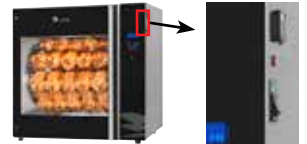

Service kit 9171135s

Contents kit:

- 9171135 1x Lampholder
- 9171136 1x Glass
- 3701052 1x Lamp 12V 20W
- 9124197 1x This instruction

Applied in:

STG8p

STG8i

STG gas

Old !!

used until 100043535
in STG8, STG gas
and STO

Replaced by

Current model.
Used in STG8, STG gas
TDR gas and TG110sb

- 9171078 Holder + glass
- 9171126 Glass only

- 9171135 Holder
- 9171136 Glass only

TDR gas