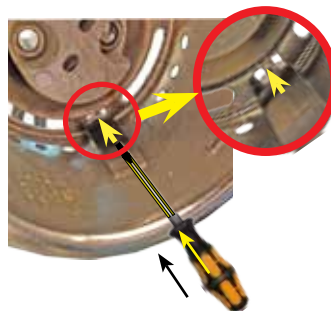

TG110 sb

► Removing old model lamp holder

Break out lips

Pull out lips

Take out

In STG 8

4x

4x

In STG gas

Top view

Push out 4x

Removing current lamp holder

Method 1

Method 2

► Placing current lamp holder

► Placing lamp