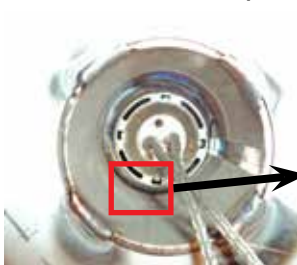

used until 100043535
in STG8, STG gas
and STO

Replaced by

Current model.
Used in STG8, STG gas
TDR gas and TG110sb

- 9171078 Holder + glass
- 9171126 Glass only

- 9171135 Holder
- 9171136 Glass only

TDR gas

TG110 sb

► Removing old model lamp holder

Break out lips

Pull out lips

Take out

In STG 8

4x

4x

In STG gas

Top view

Push out 4x

Removing current lamp holder

Method 1

Method 2

► Placing current lamp holder

► Placing lamp