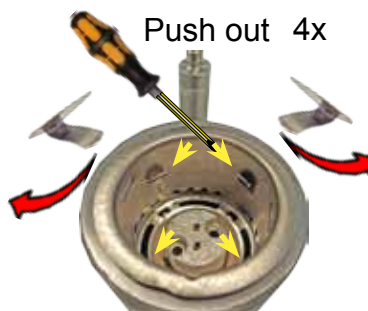

used until 100043535
in STG8, STG gas
and STO

Replaced by

Current model.
Used in STG8, STG gas
TDR gas and TG110sb

- 9171078 Holder + glass
- 9171126 Glass only

- 9171135 Holder
- 9171136 Glass only

TDR gas

TG110 sb

► Removing old model lamp holder

Break out lips

Pull out lips

Take out

In STG 8

4x

4x

In STG gas

Top view

Push out 4x

Removing current lamp holder

Method 1

Method 2

► Placing current lamp holder

► Placing lamp