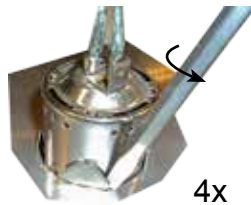

TG110 sb

► Removing old model lamp holder

Break out lips

Pull out lips

Take out

In STG 8

4x

4x

In STG gas

Top view

Push out 4x

Removing current lamp holder

Method 1

Method 2

► Placing current lamp holder

► Placing lamp