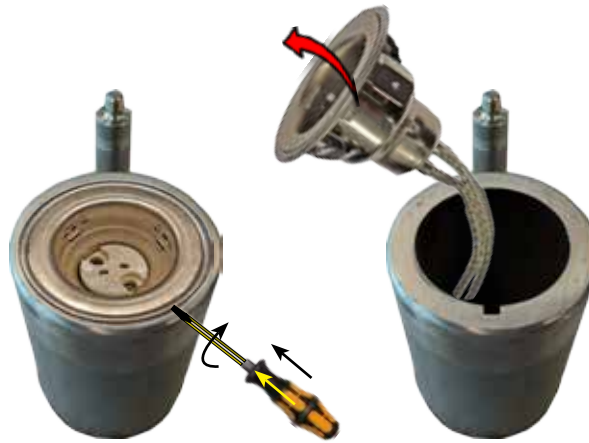

Service kit 9171135s

Contents kit:

- 9171135 1x Lampholder
- 9171136 1x Glass
- 3701052 1x Lamp 12V 20W
- 9124197 1x This instruction

Applied in:

STG8p

STG8i

STG gas

Old !!

used until 100043535
in STG8, STG gas
and STO

Replaced by

Current model.
Used in STG8, STG gas
TDR gas and TG110sb

- 9171078 Holder + glass
- 9171126 Glass only

- 9171135 Holder
- 9171136 Glass only

TDR gas

TG110 sb

► Removing old model lamp holder

Break out lips

Pull out lips

Take out

In STG 8

4x

4x

In STG gas

Top view

Push out 4x

Removing current lamp holder

Method 1

Method 2

► Placing current lamp holder

► Placing lamp